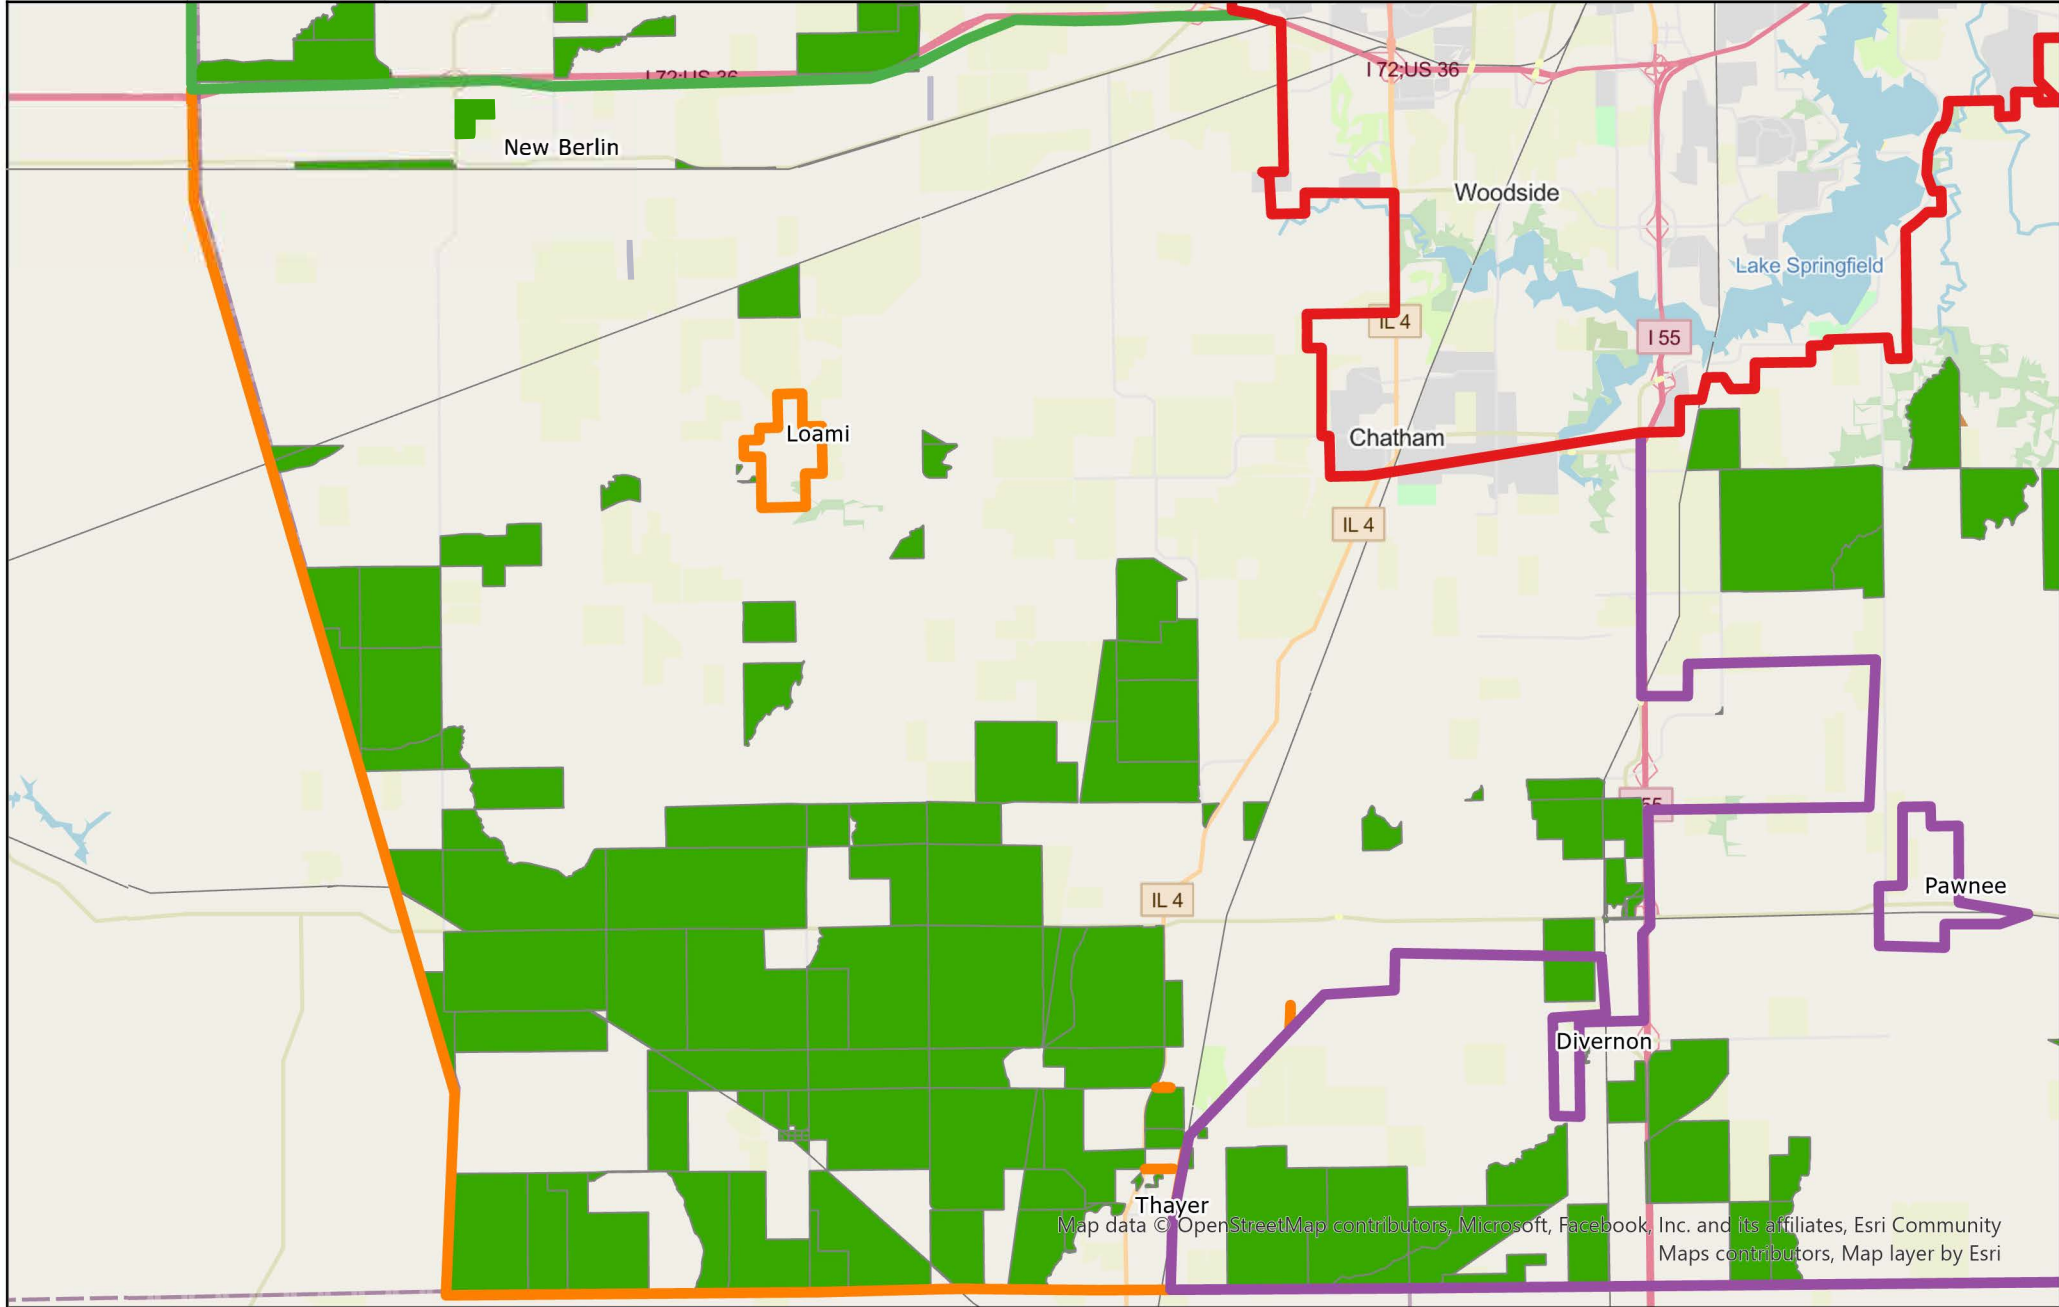

Central Sangamon County IL RDOF Authorized Areas

Scale: 1:220,500

Map data © OpenStreetMap contributors, Microsoft, Facebook, Inc. and its affiliates, Esri Community Maps contributors, Map layer by Esri

Grant Eligible Areas derived from the Illinois Broadband Map dated 11/30/22 and excludes authorized FCC RDOF 904 areas.

Southeast Sangamon County IL RDOF Authorized Areas

Scale: 1:247,500

AMG Technology Investment Group, LLC	Central	Southeast
Mercury Wireless Kansas, LLC	Northeast	Southwest
Northwest		

Grant Eligible Areas derived from the Illinois Broadband Map dated 11/30/22 and excludes authorized FCC RDOF 904 areas.

Map data © OpenStreetMap contributors, Microsoft, Facebook, Inc. and its affiliates, Esri Community Maps contributors, Map layer by Esri

Southwest Sangamon County IL RDOF Authorized Areas

Scale: 1:196,000

Map data © OpenStreetMap contributors, Microsoft, Facebook, Inc. and its affiliates, Esri Community Maps contributors, Map layer by Esri