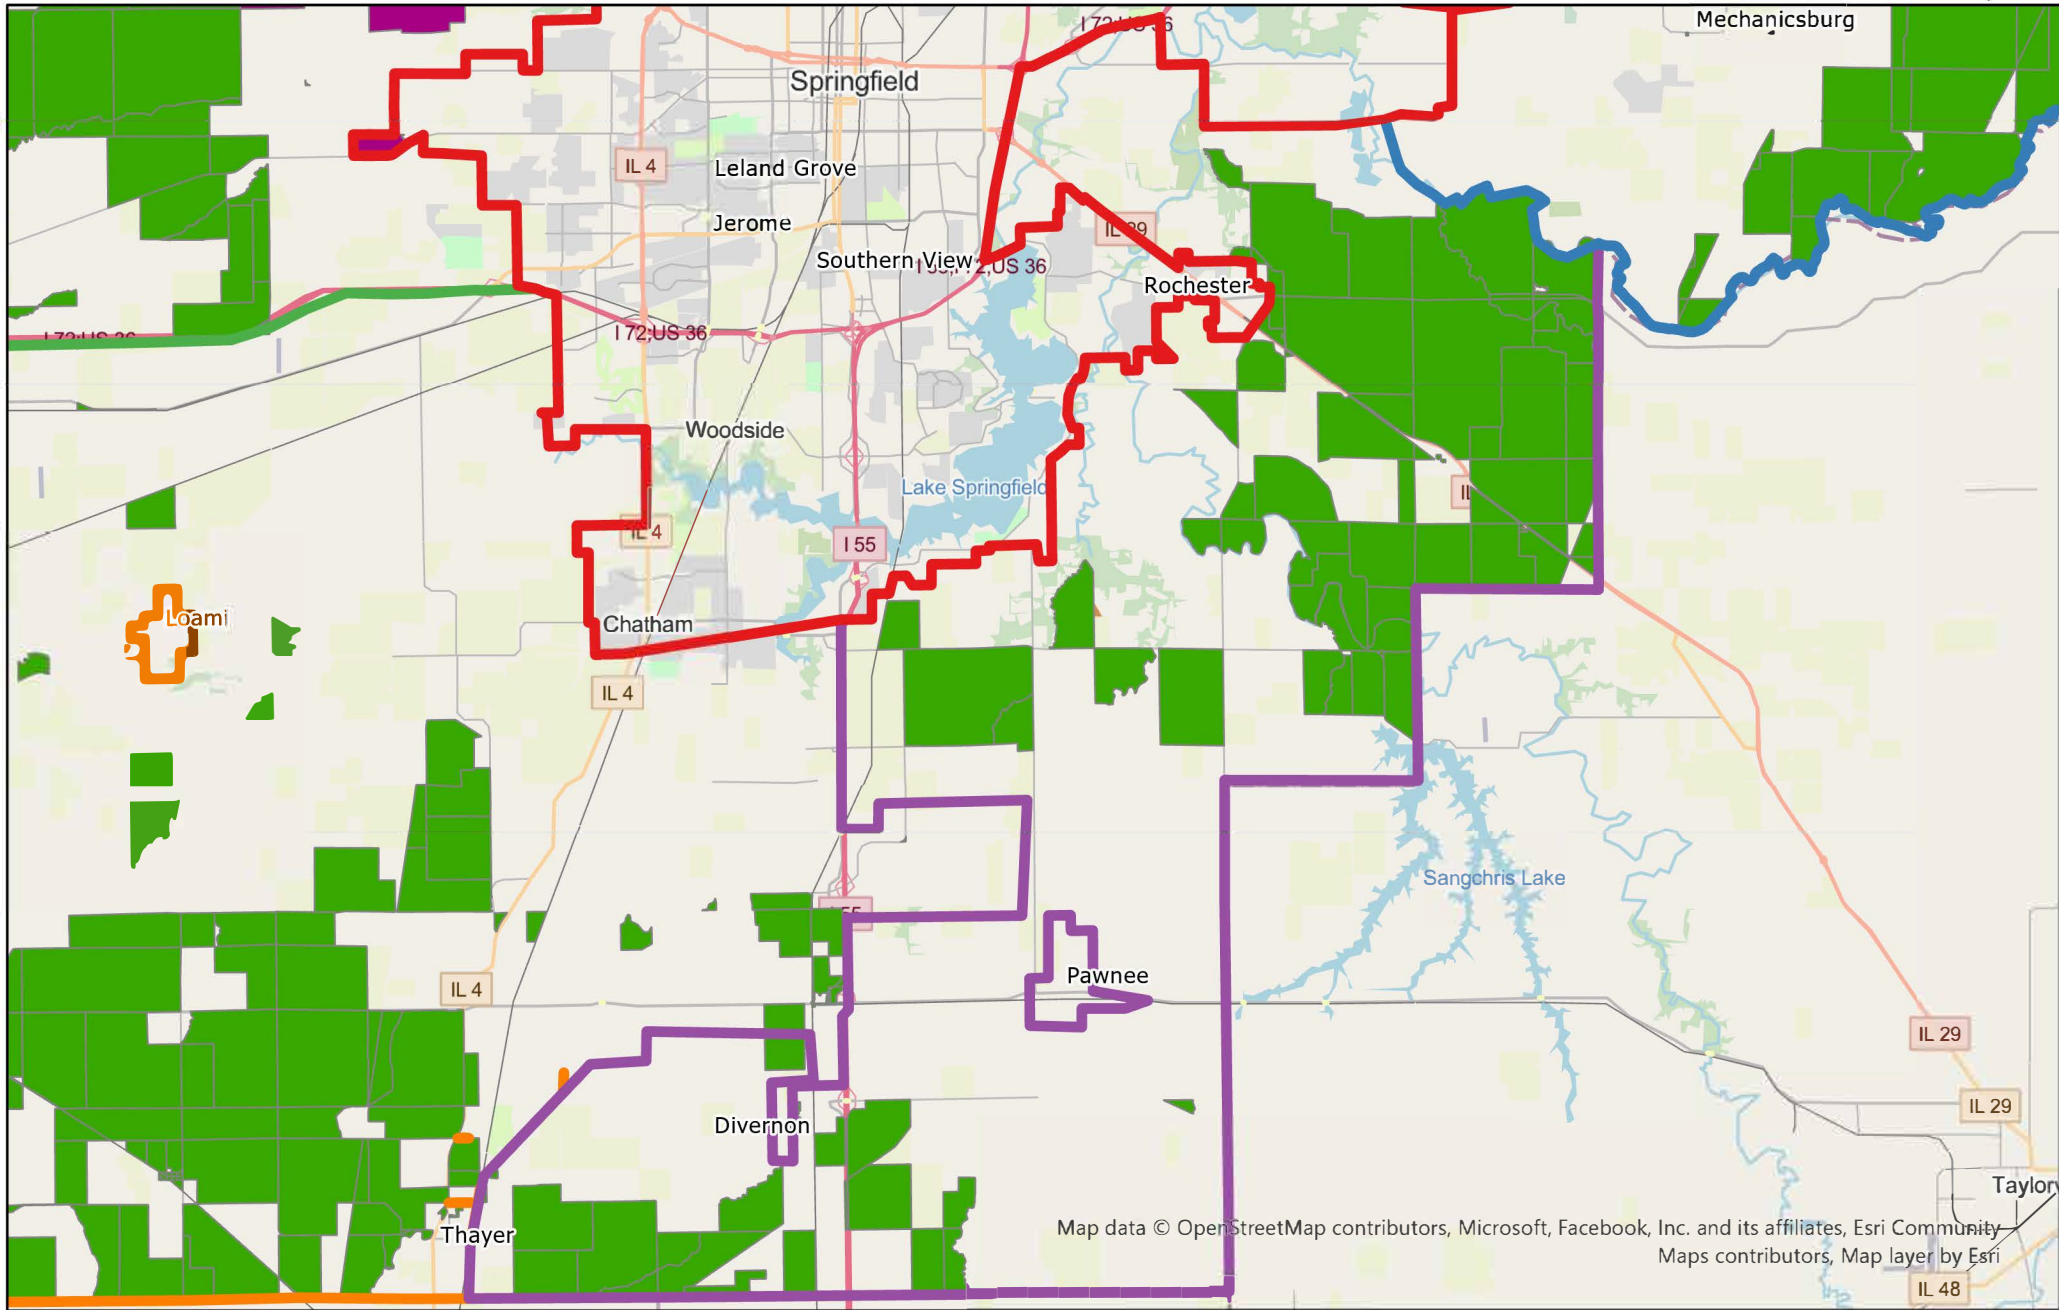

Northwest Sangamon County IL RDOF Authorized Areas

 AMG Technology Investment Group, LLC	 Central	 Southeast
 Mercury Wireless Kansas, LLC.	 Northeast	 Southwest
	 Northwest	

Grant Eligible Areas derived from the Illinois Broadband Map dated 11/30/22 and excludes authorized FCC RDOF 904 areas.

Map data © OpenStreetMap contributors, Microsoft, Facebook, Inc. and its affiliates, Esri Community Maps contributors, Map layer by Esri

AMG Technology Investment Group, LLC	Central	Southeast
Mercury Wireless Kansas, LLC	Northeast	Northwest

Grant Eligible Areas derived from the Illinois Broadband Map dated 11/30/22 and excludes authorized FCC RDOF 904 areas.

Southeast Sangamon County IL RDOF Authorized Areas

Scale: 1:247,500

AMG Technology Investment Group, LLC	Central	Southeast
Mercury Wireless Kansas, LLC	Northeast	Southwest
Northwest		

Southwest Sangamon County IL RDOF Authorized Areas

Scale: 1:196,000

Map data © OpenStreetMap contributors, Microsoft, Facebook, Inc. and its affiliates, Esri Community Maps contributors, Map layer by Esri