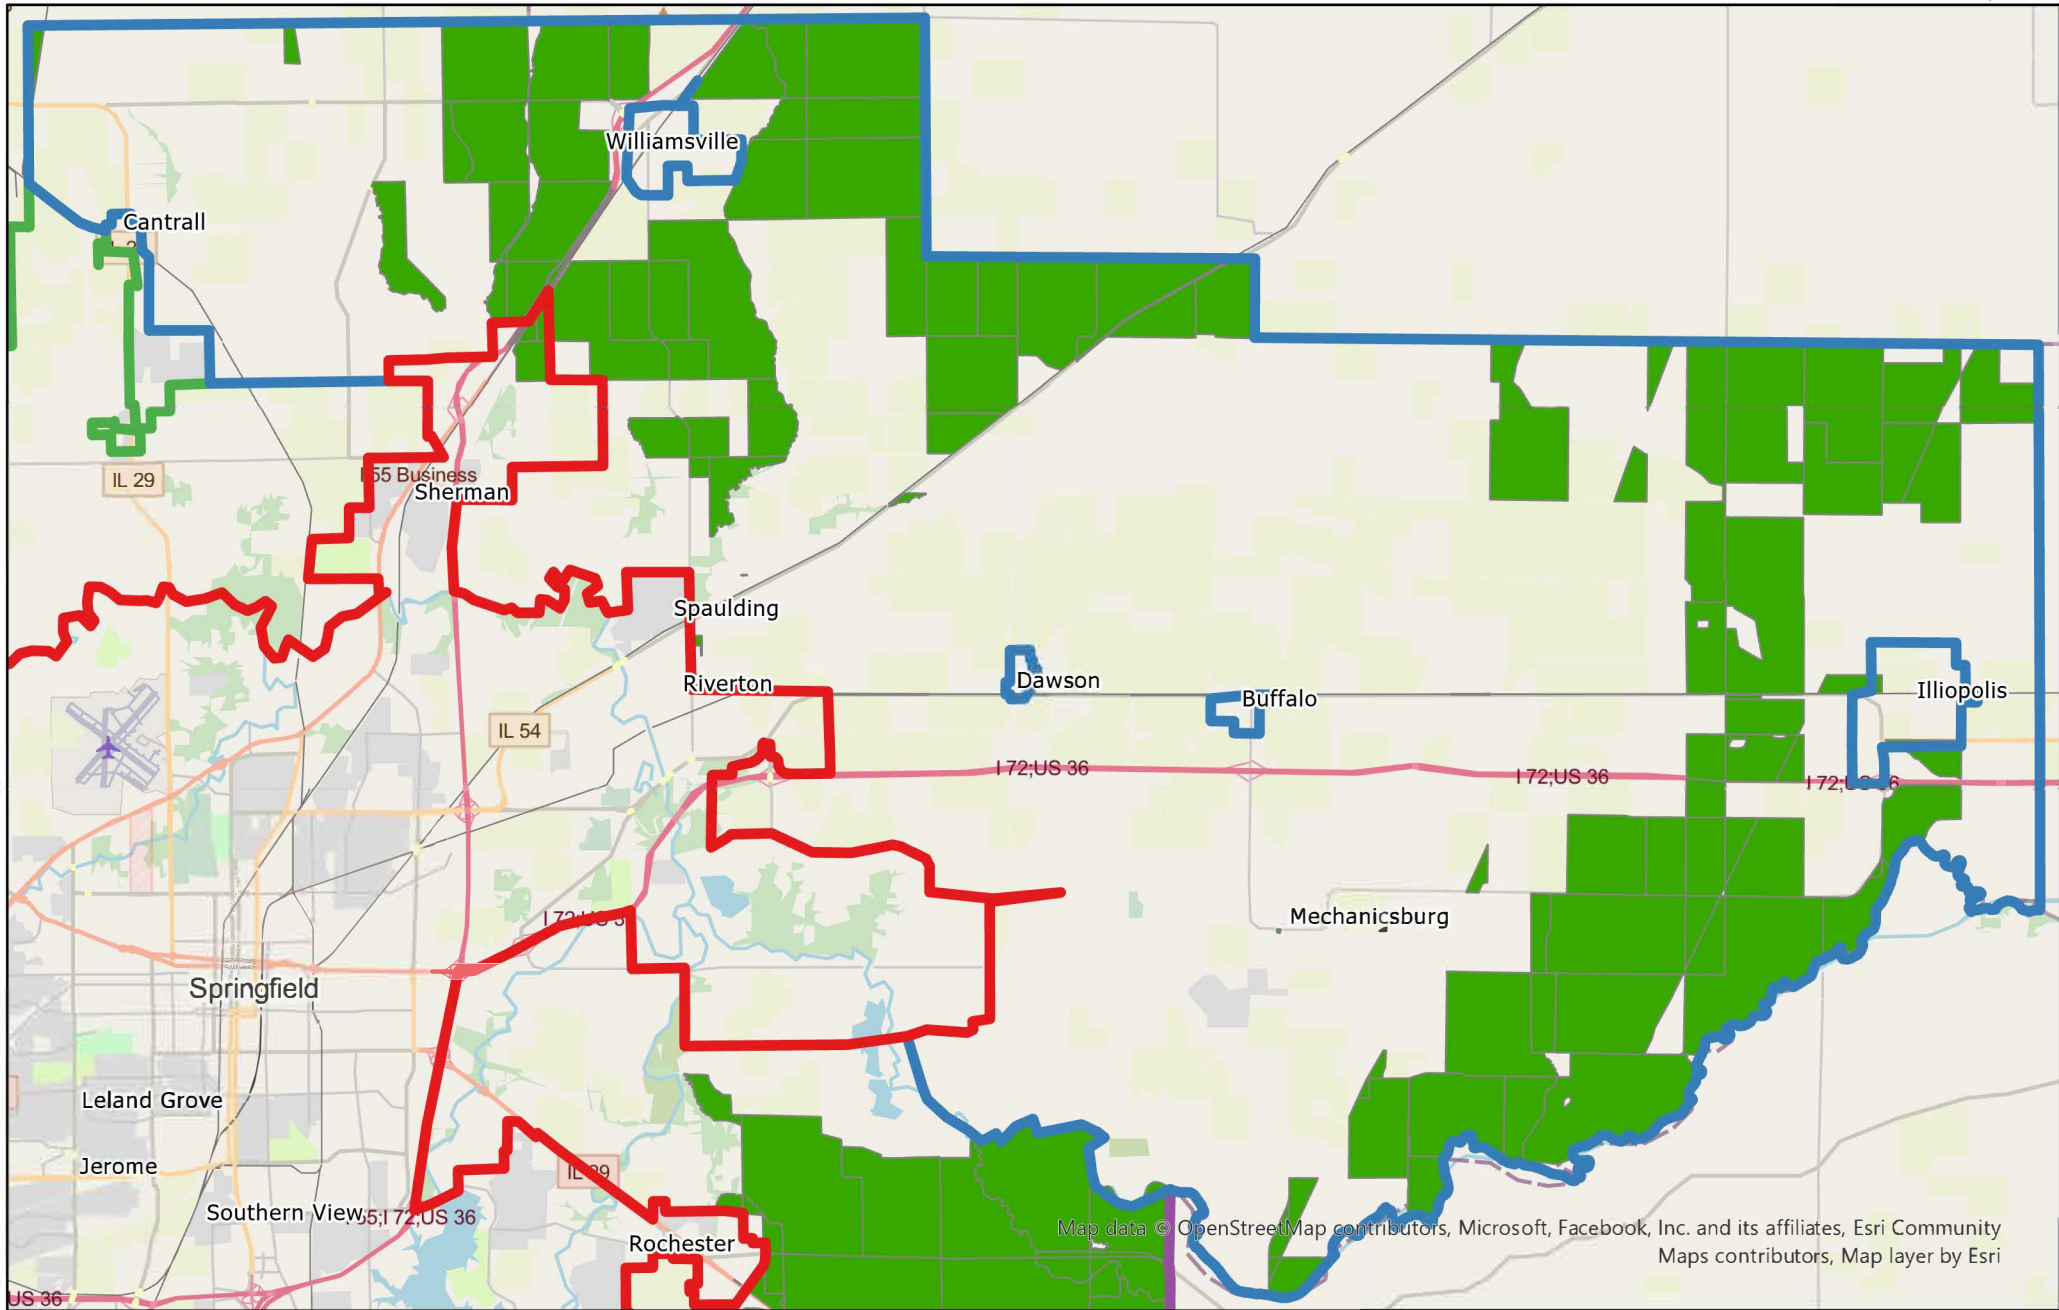

Central Sangamon County IL RDOF Authorized Areas

Scale: 1:220,500

Map data © OpenStreetMap contributors, Microsoft, Facebook, Inc. and its affiliates, Esri Community Maps contributors, Map layer by Esri

AMG Technology Investment Group, LLC	Central	Southeast
Mercury Wireless Kansas, LLC.	Northeast	Southwest
Northwest		

Grant Eligible Areas derived from the Illinois Broadband Map dated 11/30/22 and excludes authorized FCC RDOF 904 areas.

Northwest Sangamon County IL RDOF Authorized Areas

 AMG Technology Investment Group, LLC	 Central	 Southeast
 Mercury Wireless Kansas, LLC.	 Northeast	 Southwest
	 Northwest	

Grant Eligible Areas derived from the Illinois Broadband Map dated 11/30/22 and excludes authorized FCC RDOF 904 areas.

Southwest Sangamon County IL RDOF Authorized Areas

Scale: 1:196,000

Map data © OpenStreetMap contributors, Microsoft, Facebook, Inc. and its affiliates, Esri Community Maps contributors, Map layer by Esri