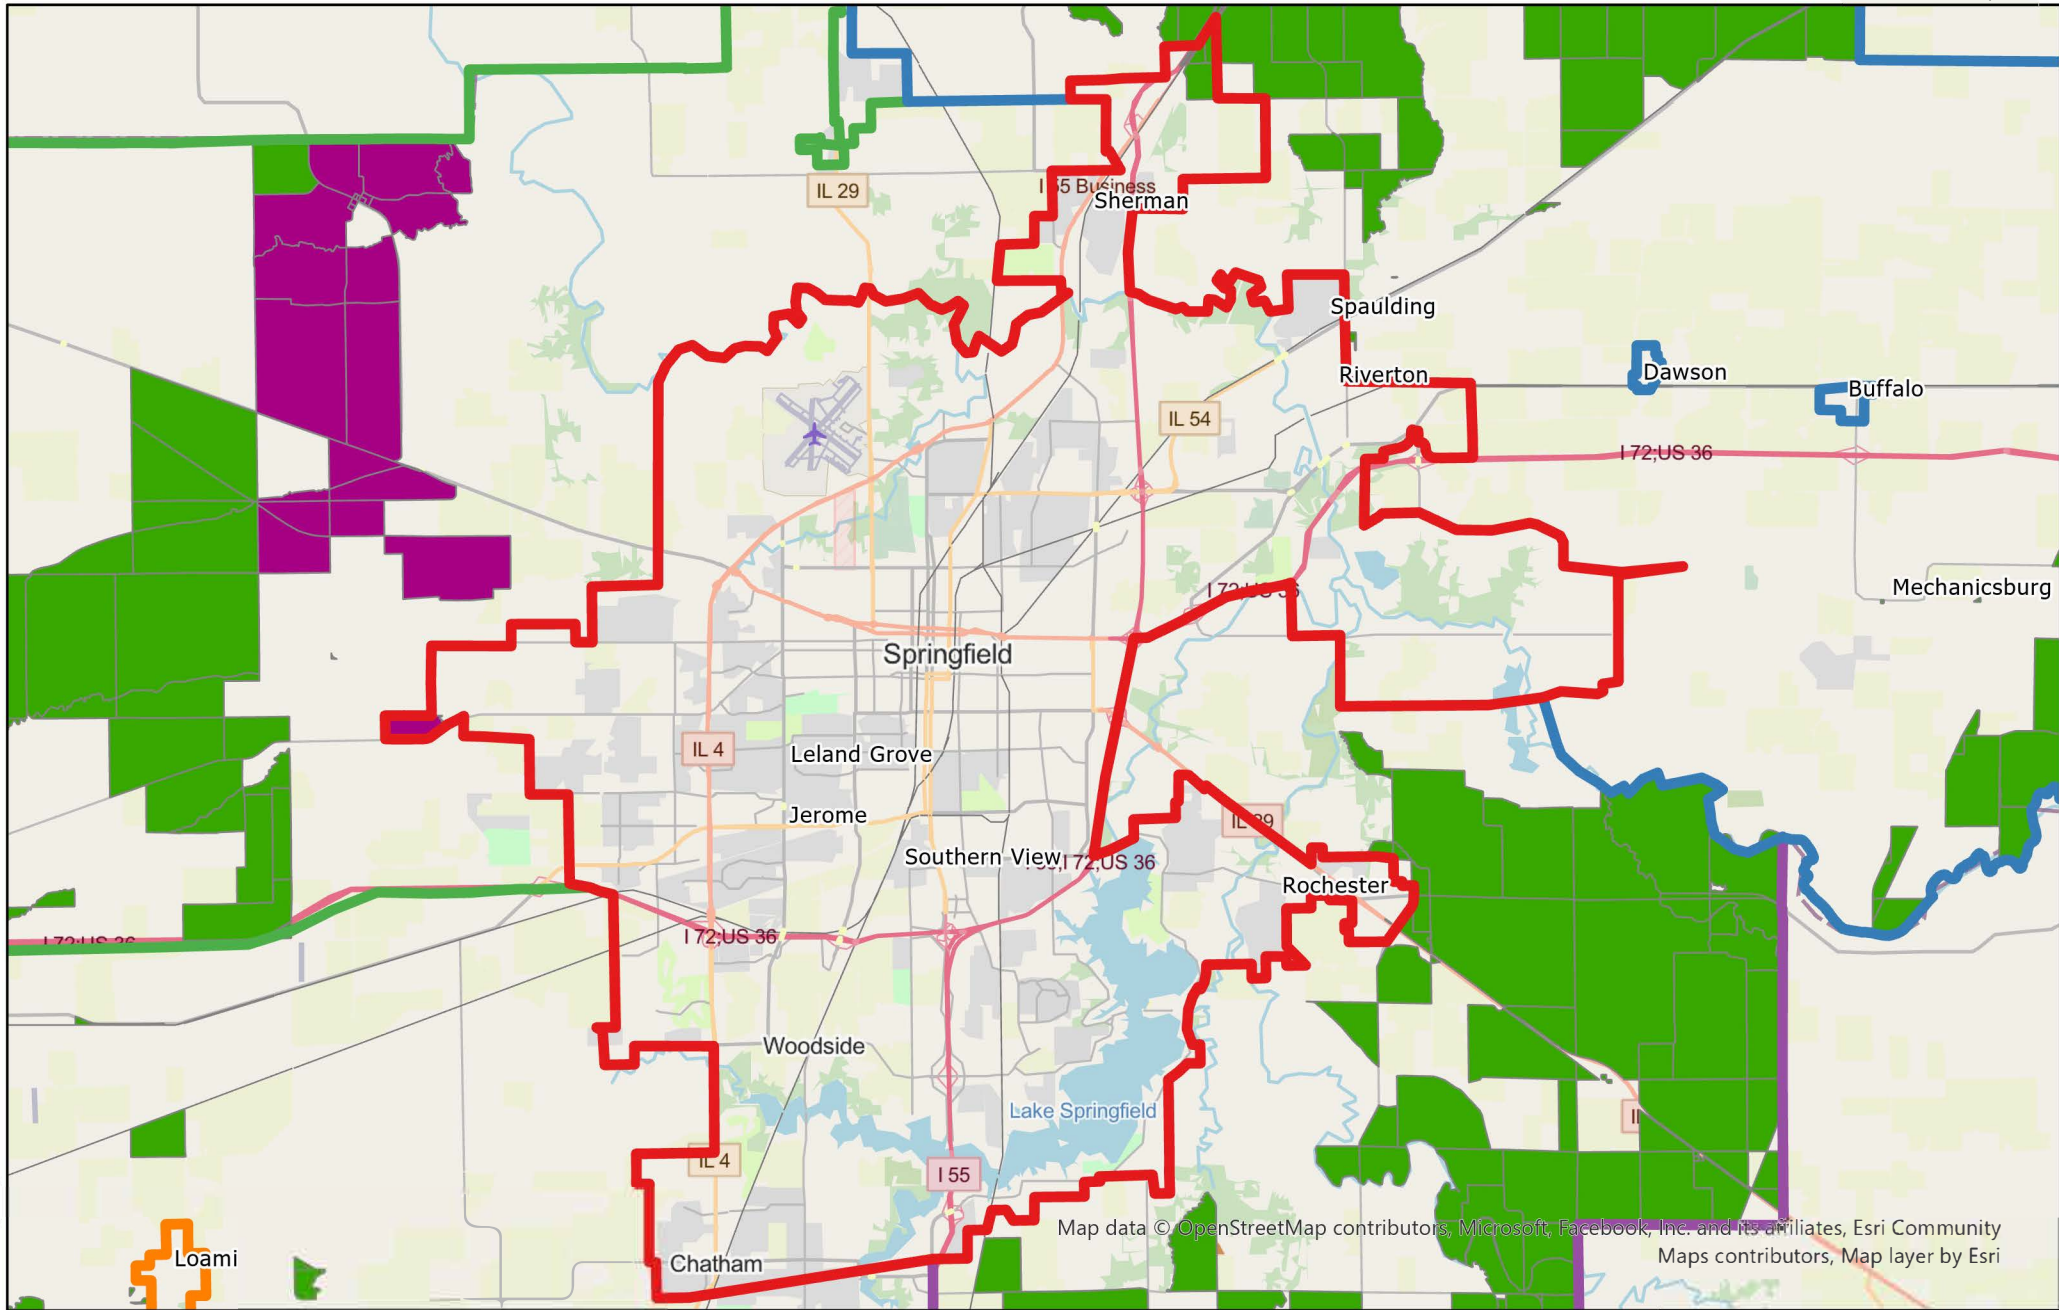

Central Sangamon County IL RDOF Authorized Areas

Scale: 1:220,500

Map data © OpenStreetMap contributors, Microsoft, Facebook, Inc. and its affiliates, Esri Community Maps contributors, Map layer by Esri

AMG Technology Investment Group, LLC	Central	Southeast
Mercury Wireless Kansas, LLC.	Northeast	Southwest
Northwest		

Grant Eligible Areas derived from the Illinois Broadband Map dated 11/30/22 and excludes authorized FCC RDOF 904 areas.

Northwest Sangamon County IL RDOF Authorized Areas

 AMG Technology Investment Group, LLC	 Central	 Southeast
 Mercury Wireless Kansas, LLC.	 Northeast	 Southwest
	 Northwest	

Grant Eligible Areas derived from the Illinois Broadband Map dated 11/30/22 and excludes authorized FCC RDOF 904 areas.

Southwest Sangamon County IL RDOF Authorized Areas

Scale: 1:196,000

Map data © OpenStreetMap contributors, Microsoft, Facebook, Inc. and its affiliates, Esri Community Maps contributors, Map layer by Esri