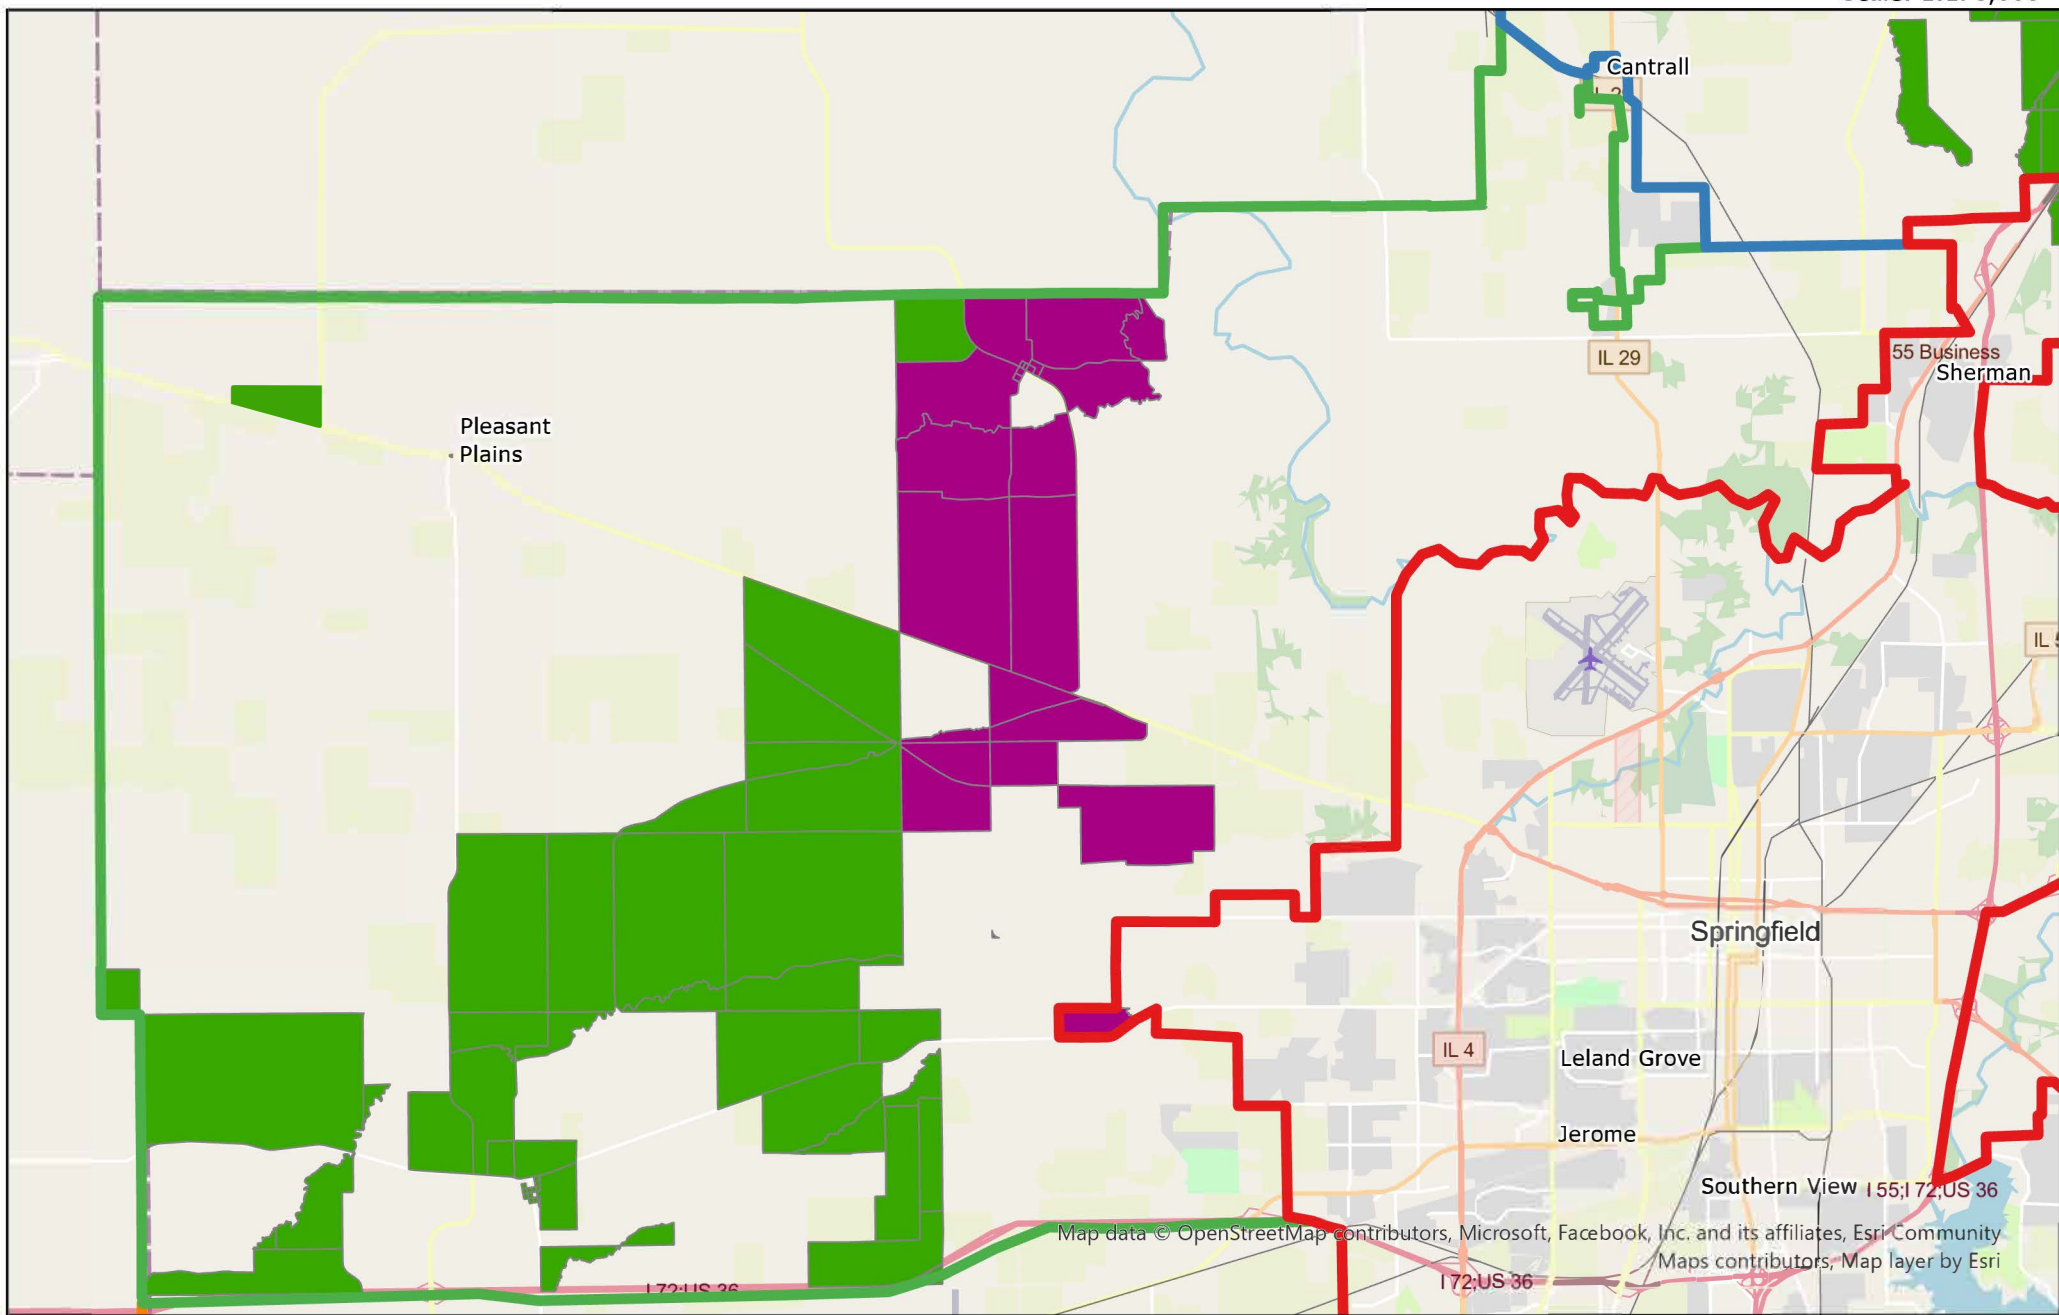

Central Sangamon County IL RDOF Authorized Areas

Scale: 1:220,500

Map data © OpenStreetMap contributors, Microsoft, Facebook, Inc. and its affiliates, Esri Community Maps contributors, Map layer by Esri

AMG Technology Investment Group, LLC	Central	Southeast
Mercury Wireless Kansas, LLC.	Northeast	Southwest
Northwest		

Grant Eligible Areas derived from the Illinois Broadband Map dated 11/30/22 and excludes authorized FCC RDOF 904 areas.

Northwest Sangamon County IL RDOF Authorized Areas

 AMG Technology Investment Group, LLC	 Central	 Southeast
 Mercury Wireless Kansas, LLC.	 Northeast	 Southwest
	 Northwest	

Grant Eligible Areas derived from the Illinois Broadband Map dated 11/30/22 and excludes authorized FCC RDOF 904 areas.

Southwest Sangamon County IL RDOF Authorized Areas

Scale: 1:196,000

Map data © OpenStreetMap contributors, Microsoft, Facebook, Inc. and its affiliates, Esri Community Maps contributors, Map layer by Esri